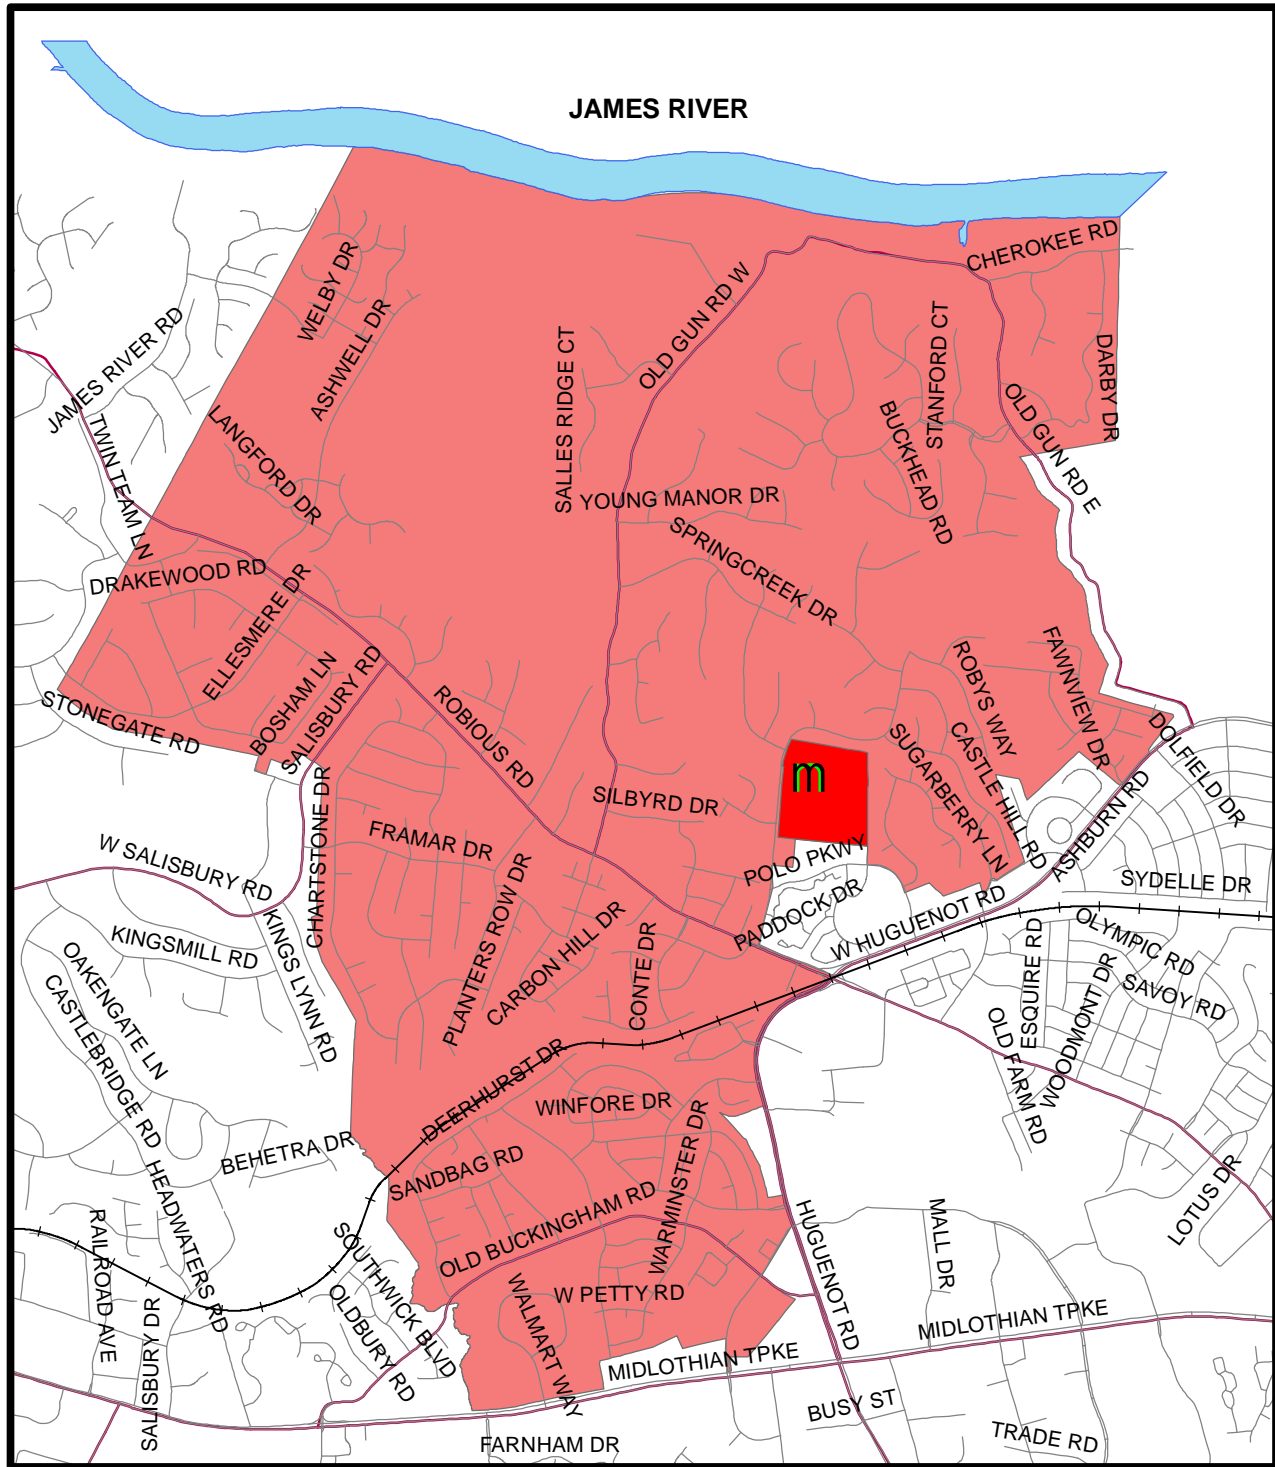

Robious Elementary School Boundary Approved For 2004-05

Legend

Route 288	River Body
I-95 & I-295	School Location
Railroads	Parcel
Streets	Boundary
General Streets	

Prepared by the Chesterfield County Public Schools Planning Department.